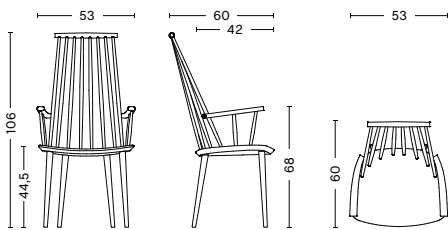

J110 CHAIR

PRODUCT FACT SHEET

HAY

J110 CHAIR

DESIGN BY POUL M. VOLTHER, 2011

With the comfort of a lounge chair and the functionality of a dining chair, HAY's reproduction of Poul M. Volther's J110 Chair offers equal measures of strong aesthetics and practicality. Long rods at the back and curved armrests create an inviting expression. Crafted in solid oak or beech and available in a variety of oiled, natural or coloured finishes.

DIMENSIONS

WIDTH 53 CM
DEPTH 60 CM
HEIGHT 106 CM
SEAT HEIGHT 44,5 CM
SEAT WIDTH 42 CM

MATERIALS

BACKREST

Oak veneer.
Coloured versions in beech veneer.

SEAT

Beech veneer core with top and bottom layers in oak veneer. Coloured versions feature top and bottom layers in beech veneer.

DIMENSIONS

WIDTH 46 CM
DEPTH 41 CM
HEIGHT 2 CM

MATERIALS

FOAM

20 mm Polyurethane foam.

BACKING

Non-slip backing.

OPTIONS