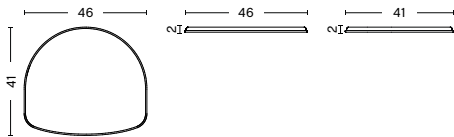

DIMENSIONS

WIDTH 46 CM
DEPTH 41 CM
HEIGHT 2 CM

MATERIALS

FOAM

20 mm Polyurethane foam.

BACKING

Non-slip backing.

OPTIONS